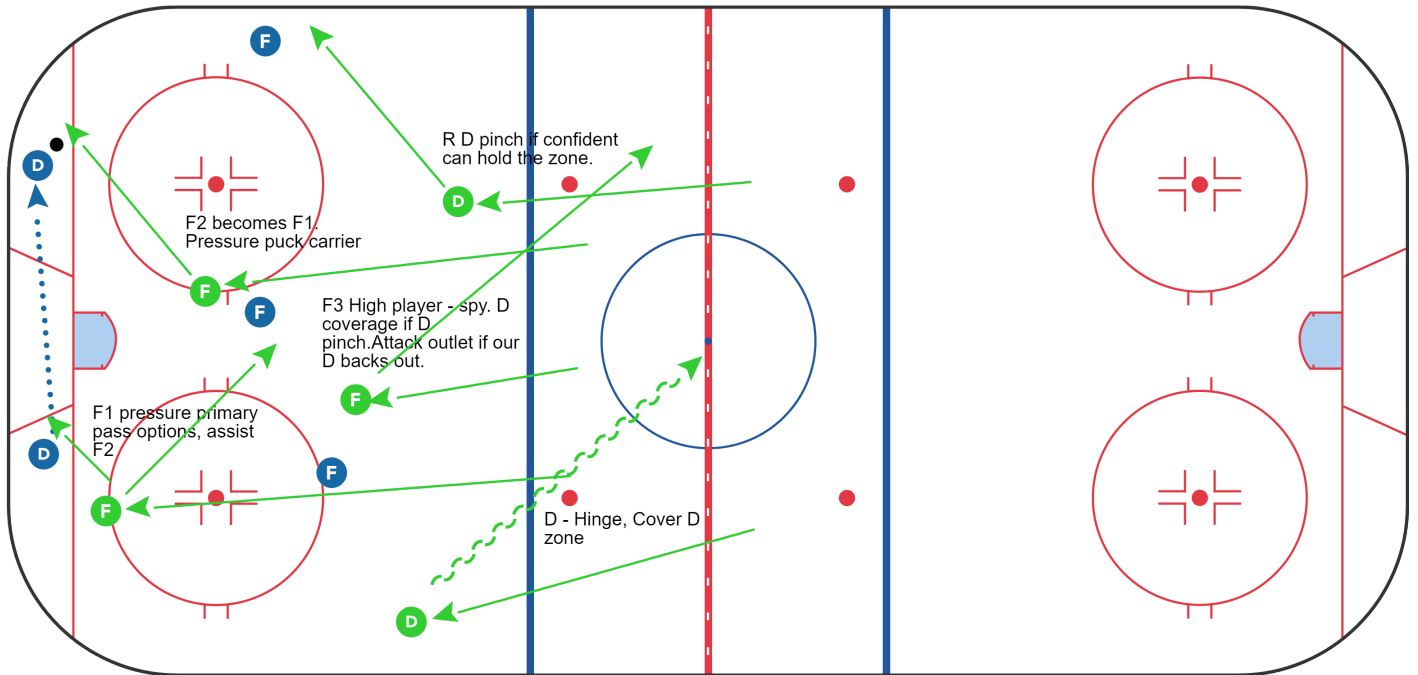

Key Points

- F2 gets in deep offensive zone, pressure on the pass, and react where the puck is going. If F1 misses check, F2 Checks the puck carrier.
- F3 is reading the play. Stay Defensive side, watch for D pinch to cover, and cross ice pass.
- D Pinch when appropriate. If D can get to outlet pass option, attack. If not sure, back out of zone.

Description

Outlet pass to right side.

F1 - Backcheck.

F2 - Peel back, cover middle ice pass options.

F3 Covers D pinch. If D backed out, pressure the outlet.

Key Points

Backcheck

Sticks in passing lanes.

Defensive hinge.

Description

If Opponent breaks out weak side, roles change.

Key Points

D Hinge.

If D pinch, F3 Covers.

If D back out, F3 pressures puck at outlet pass.

Sticks in lanes.