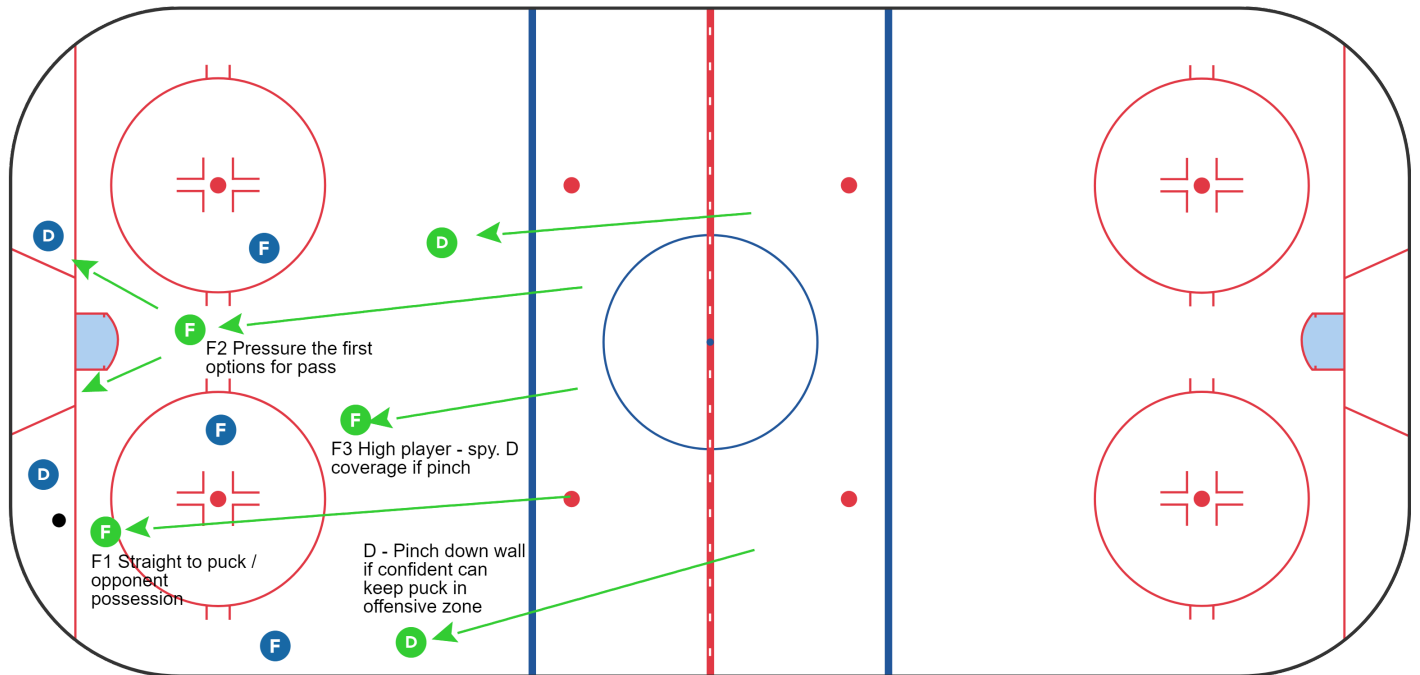

SVHA 2-1-2 Forecheck

Date: Oct 8 2022

Time: 7:17 pm

Duration: 30 mins

SVHA 2-1-2 Forecheck 1

10 mins

Description

- F1 - on the puck / carrier
- F2 - Take away options
- F3 - Protect up high offensive zone
- D - Pinch, F3 Covers the D

Key Points

- F2 gets in deep offensive zone, pressure on the pass, and react where the puck is going. If F1 misses check, F2 Checks the puck carrier.
- F3 is reading the play. Stay Defensive side, watch for D pinch to cover, and cross ice pass.
- D Pinch when appropriate. If D can get to outlet pass option, attack. If not sure, back out of zone.

Description

Outlet pass to right side.

F1 - Backcheck.

F2 - Peel back, cover middle ice pass options.

F3 Covers D pinch. If D backed out, pressure the outlet.

Key Points

Backcheck

Sticks in passing lanes.

Defensive hinge.

Description

If Opponent breaks out weak side, roles change.

Key Points

D Hinge.

If D pinch, F3 Covers.

If D back out, F3 pressures puck at outlet pass.

Sticks in lanes.