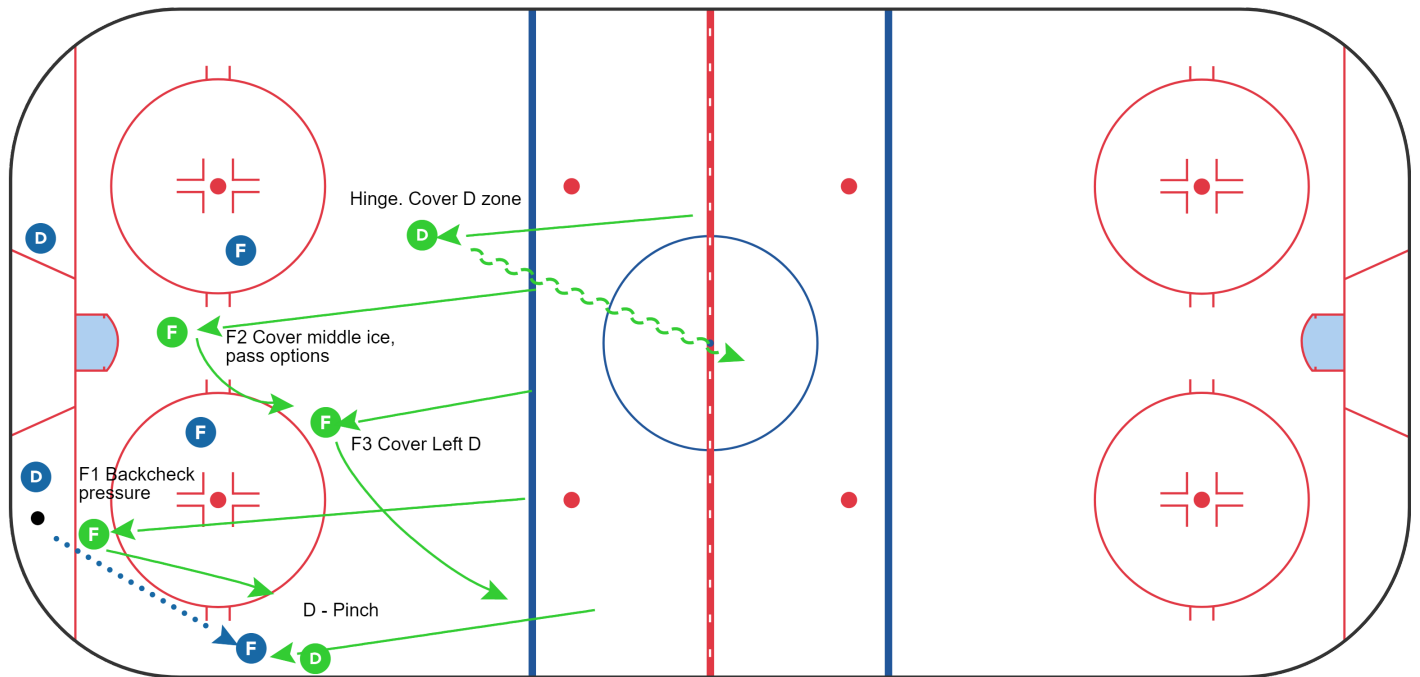

SVHA 2-1-2 Forecheck

Date: Oct 8 2022

Time: 7:17 pm

Duration: 30 mins

SVHA 2-1-2 Forecheck 1

10 mins

Description

- F1 - on the puck / carrier
- F2 - Take away options
- F3 - Protect up high offensive zone
- D - Pinch, F3 Covers the D

Key Points

- F2 gets in deep offensive zone, pressure on the pass, and react where the puck is going. If F1 misses check, F2 Checks the puck carrier.
- F3 is reading the play. Stay Defensive side, watch for D pinch to cover, and cross ice pass.
- D Pinch when appropriate. If D can get to outlet pass option, attack. If not sure, back out of zone.

Description

Outlet pass to right side.

F1 - Backcheck.

F2 - Peel back, cover middle ice pass options.

F3 Covers D pinch. If D backed out, pressure the outlet.

Key Points

Backcheck

Sticks in passing lanes.

Defensive hinge.

Description

If Opponent breaks out weak side, roles change.

Key Points

D Hinge.

If D pinch, F3 Covers.

If D back out, F3 pressures puck at outlet pass.

Sticks in lanes.