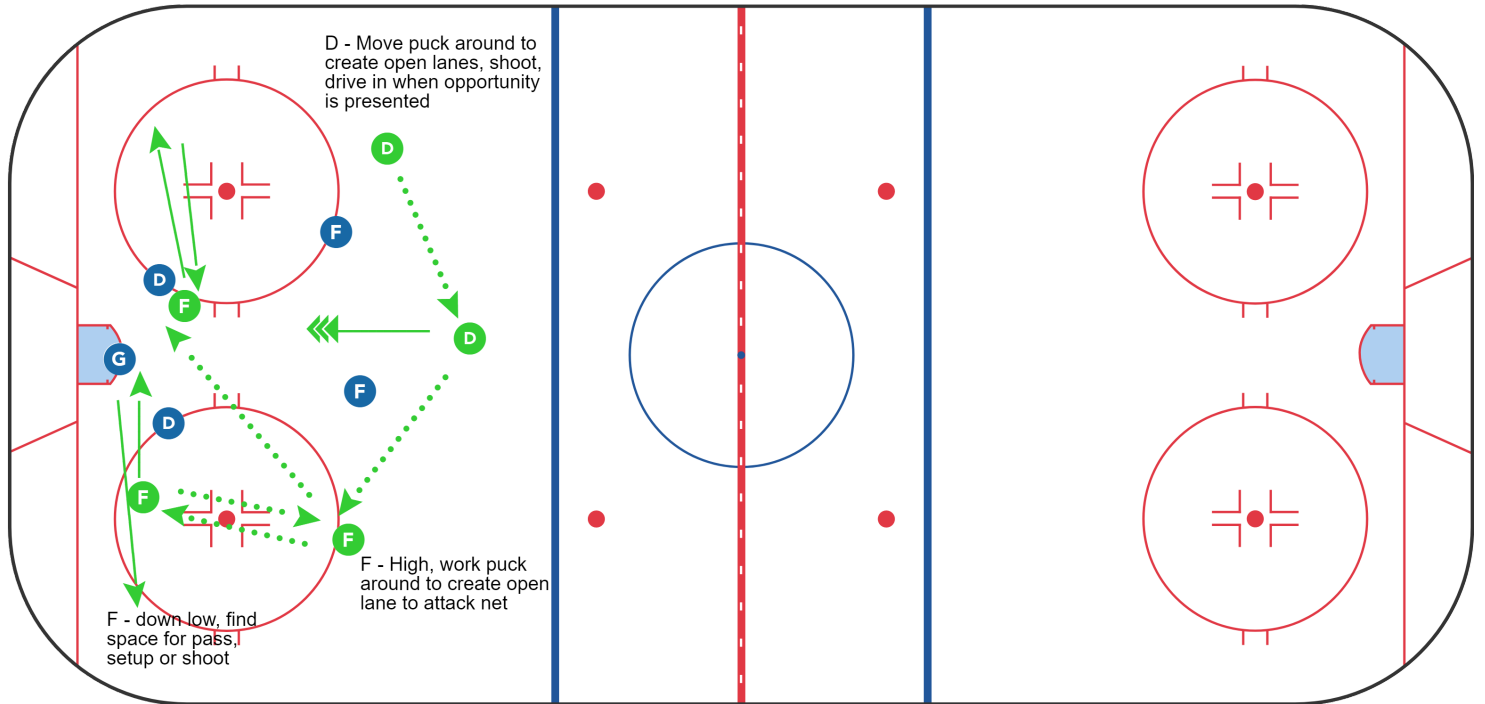

SVHA Umbrella Power Play

Description

Gain control of the offensive zone. Preferred possession entry, if needed - dump puck, and go retrieve possession.

Umbrella at the top, work the puck around to create an odd man advantage, free lane to the net.

Use shots from up high, deflections rebounds. Pass to far post for open net shot. Players move around to create confusion, and can obviously drive net when presented a lane.

Key Points

Setup

Work puck around